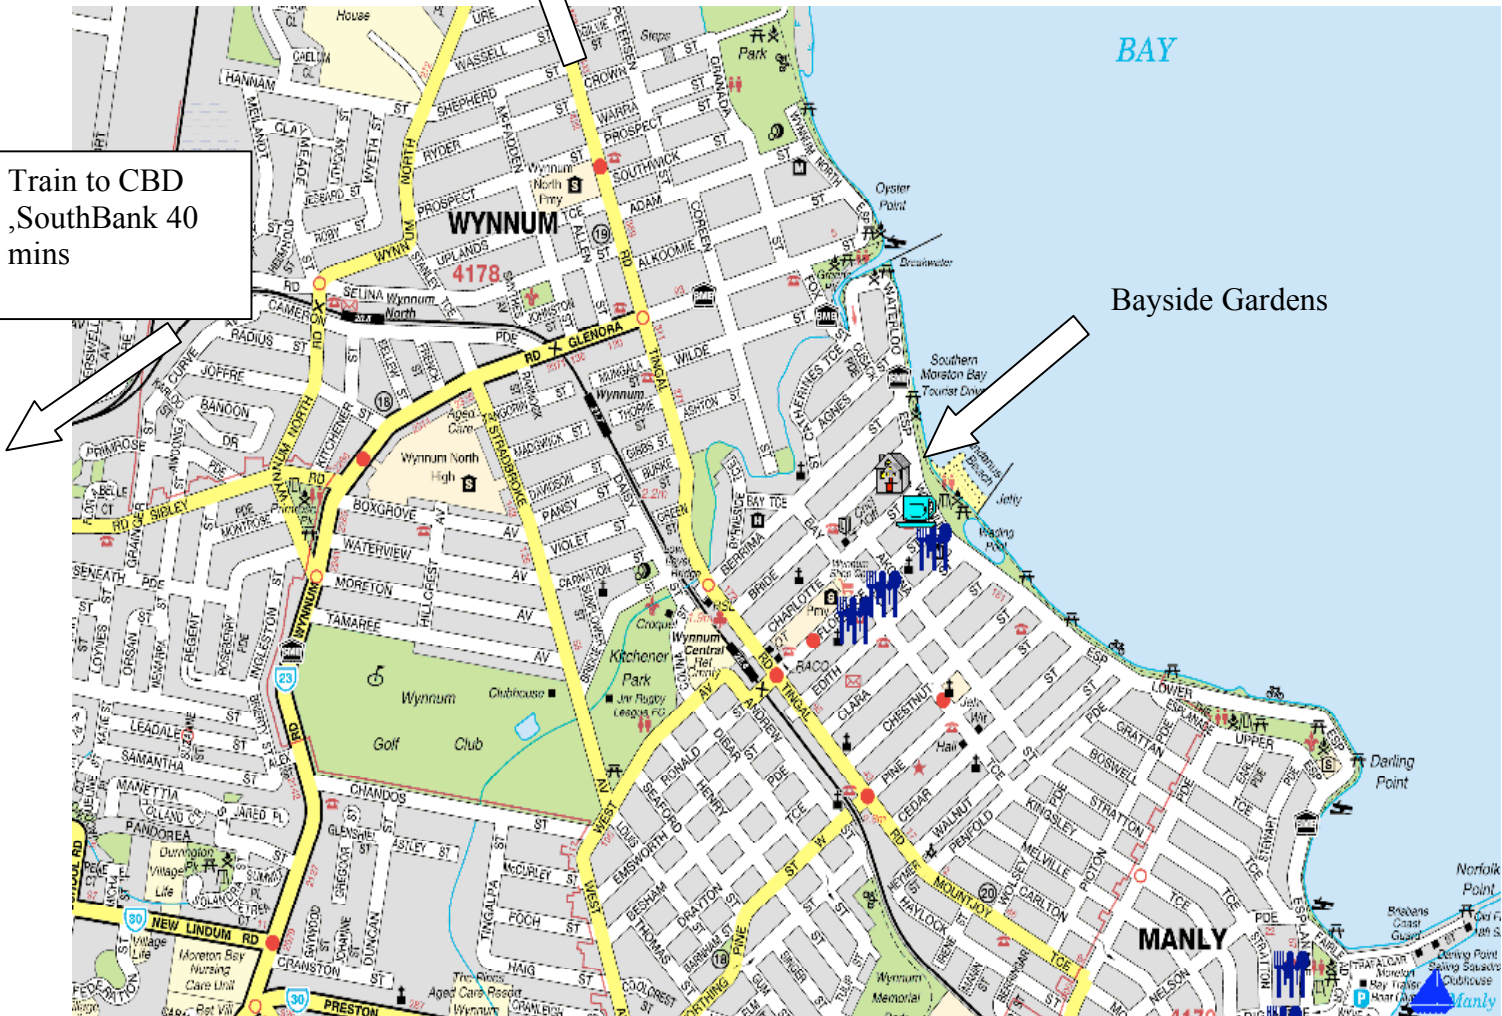

To Port of Brisbane (5 mins), Brisbane International Airport (20 mins)

Train to CBD
,SouthBank 40
mins

www.bayside-gardens.com.au baysidegardens@mac.com
127 Wynnnum Esplanade Wynnnum Australia 4178 Ph 61 (0) 408 404252